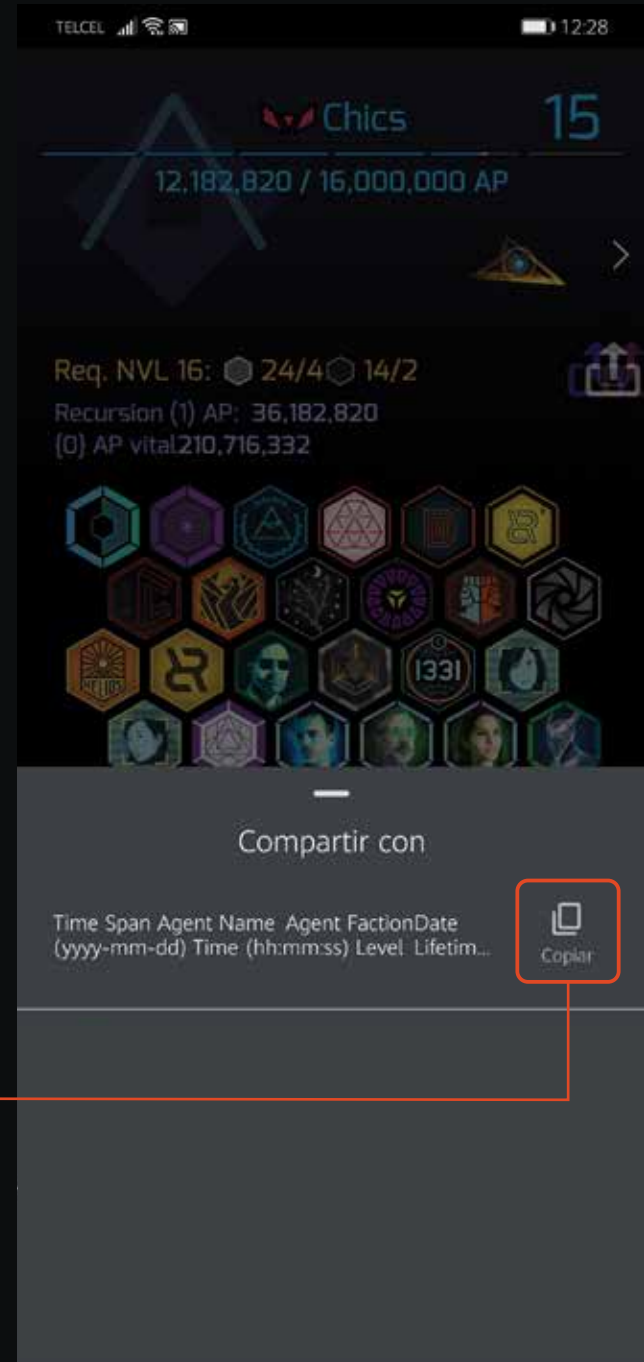

## INSTRUCTIONS TO UPLOAD AGENT STATS

### - STEP 2 -

In the pop-up window select the option **copy**

TELCEL 12:30

docs.google.com/forms/d/e/1FAI